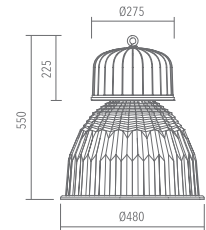

Habana IP44

LC3 00443 2

Rotosymmetric
 Ø 480mm IP44

Technical description

Body made in die cast aluminium with UNI 5076 alloy. Optional tempered glass, sodic/calcic type, 5mm thick, heat-proof and crash-proof. Reflector in pure aluminium, thickness 12/10, turned anodized and polished.

Installation

Industrial indoor

Size (mm)

480 x 480 x 550

Colour

Grey 2

Code	Source	Power	Current	Connection	Lampada
LC3 00443 2	Metal halide vapour	250 W	2,15 A	E 40	ME HPI PLUS BU

Accessories

Griglia di protezione
Wire guard

Codice / code	Codice / code
L90 00000 0 Ø 390	L90 00300 0 Ø 500
L90 00100 0 Ø 450	L90 00400 0 Ø 580
L90 00200 0 Ø 480	L90 00500 0 Ø 680

E27 HEG max 250 W con commutatore*
E27 HEG max 250W with converter