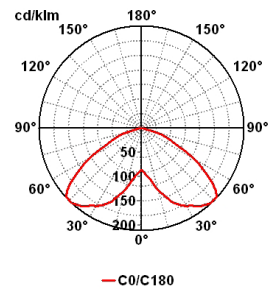

Habana IP44

LC3 00443 2

Rotosymmetric
 Ø 480mm IP44

Technical description

Body made in die cast aluminium with UNI 5076 alloy. Optional tempered glass, sodic/calcic type, 5mm thick, heat-proof and crash-proof. Reflector in pure aluminium, thickness 12/10, turned anodized and polished.

Installation

Industrial indoor

Size (mm)

480 x 480 x 550

Colour

Grey 2

Code	Source	Power	Current	Connection	Lampada
LC3 00443 2	Metal halide vapour	250 W	2,15 A	E 40	ME HPI PLUS BU

Accessories

Griglia di protezione
Wire guard

Codice / code	Codice / code
L90 00000 0 Ø 390	L90 00300 0 Ø 500
L90 00100 0 Ø 450	L90 00400 0 Ø 580
L90 00200 0 Ø 480	L90 00500 0 Ø 680

E27 HEG max 250 W con commutatore*
E27 HEG max 250W with converter